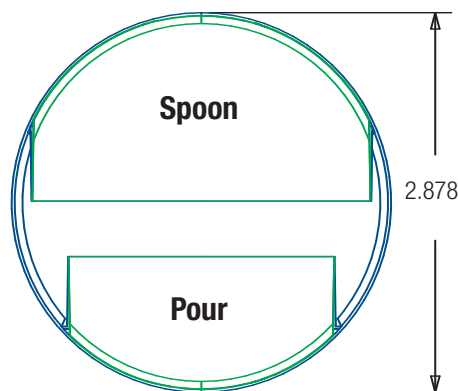

Thumb detail

Cleanout rings

Large, convenient spoon dispense

Dimensions shown are approximate. For exact dimensions and engineering drawings, please contact Gateway Closures.

Gateway Closures may be covered by one or more of the following U.S. Patents: 5,971,231, 6,250,517, 6,308,870, 6,460,718, 6,464,113, 6,691,901, D509,426, other patents pending.

Contact your Gateway Closure representative for information on additional sizes & designs.