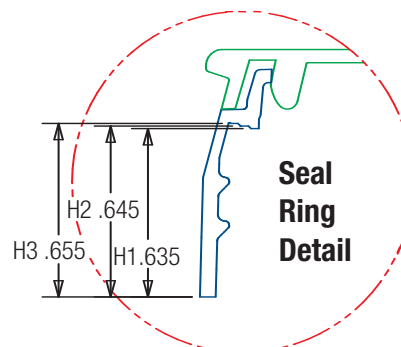

Thumb detail

Cleanout rings

Large, convenient spoon dispense

Dimensions shown are approximate. For exact dimensions and engineering drawings, please contact Gateway Closures.

Gateway Closures may be covered by one or more of the following U.S. Patents: 5,971,231, 6,250,517, 6,308,870, 6,460,718, 6,464,113, 6,691,901, D509,426, other patents pending.

Contact your Gateway Closure representative for information on additional sizes & designs.