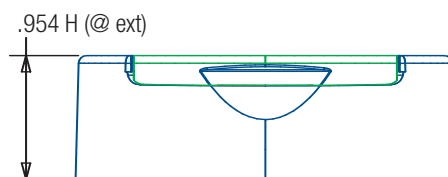

Thumb detail

Cleanout rings

Large, convenient spoon dispense

Dimensions shown are approximate. For exact dimensions and engineering drawings, please contact Gateway Closures.

Gateway Closures may be covered by one or more of the following U.S. Patents: 5,971,231, 6,250,517, 6,308,870, 6,460,718, 6,464,113, 6,691,901, D509,426, other patents pending.