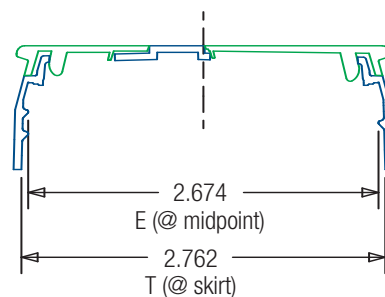

Thumb detail

Cleanout rings

Large, convenient spoon dispense

Dimensions shown are approximate. For exact dimensions and engineering drawings, please contact Gateway Closures.

Gateway Closures may be covered by one or more of the following U.S. Patents: 5,971,231, 6,250,517, 6,308,870, 6,460,718, 6,464,113, 6,691,901, D509,426, other patents pending.